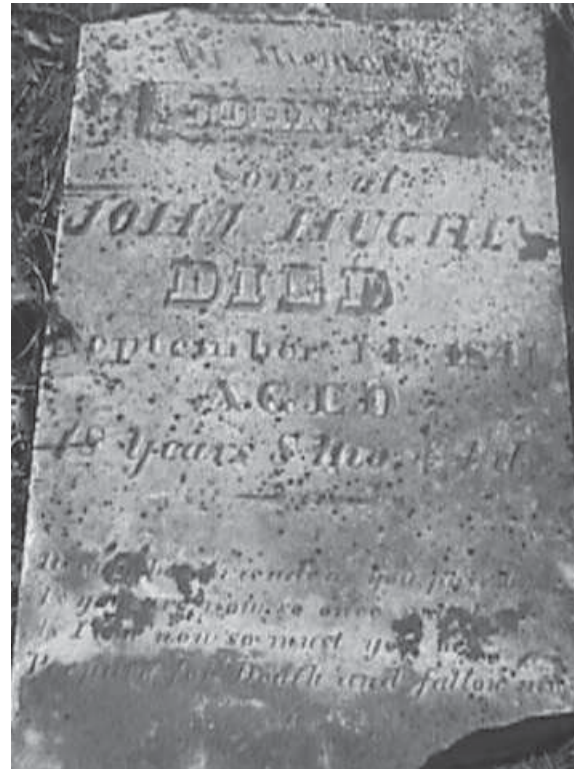

Seaton Hill Cemetery

Located on Seaton Hill Road North of Grantsburg.

John Seaton

Prudence Seaton 1803-1855

Seaton 1806-1877

Caroline, dau. of Bird

John Hughes 1786-1862

**John Hughes
1841-**

**Wife of Charles Landers
1856-1878**

Unknown stones.

Unknown

Unknown

Photos Taken about 2004 by L. M. Burmeister.

Unknown

Josephine

Mary