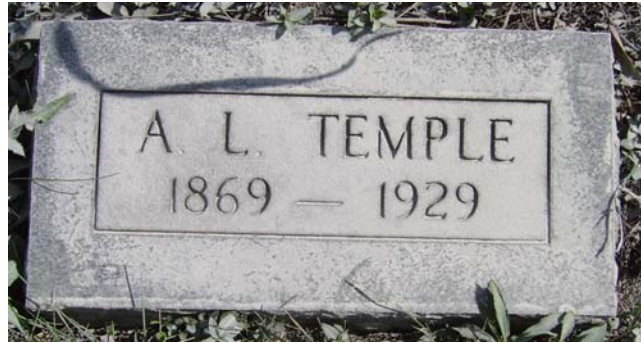

Page 2 — Temple Family Burial Plot

A. L. Temple
1869-1929